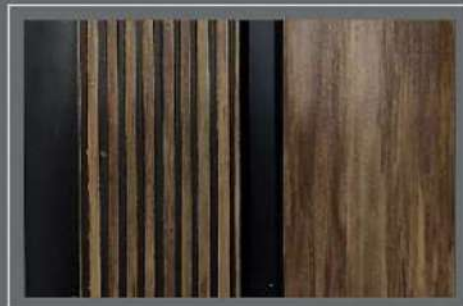

DECOLUX™
CHARCOAL LOUVERS PANEL

8 Feet x 122mm x 12mm
9.25 Feet x 122mm x 12mm

CLASSY AND
EABULOUS

DL 704