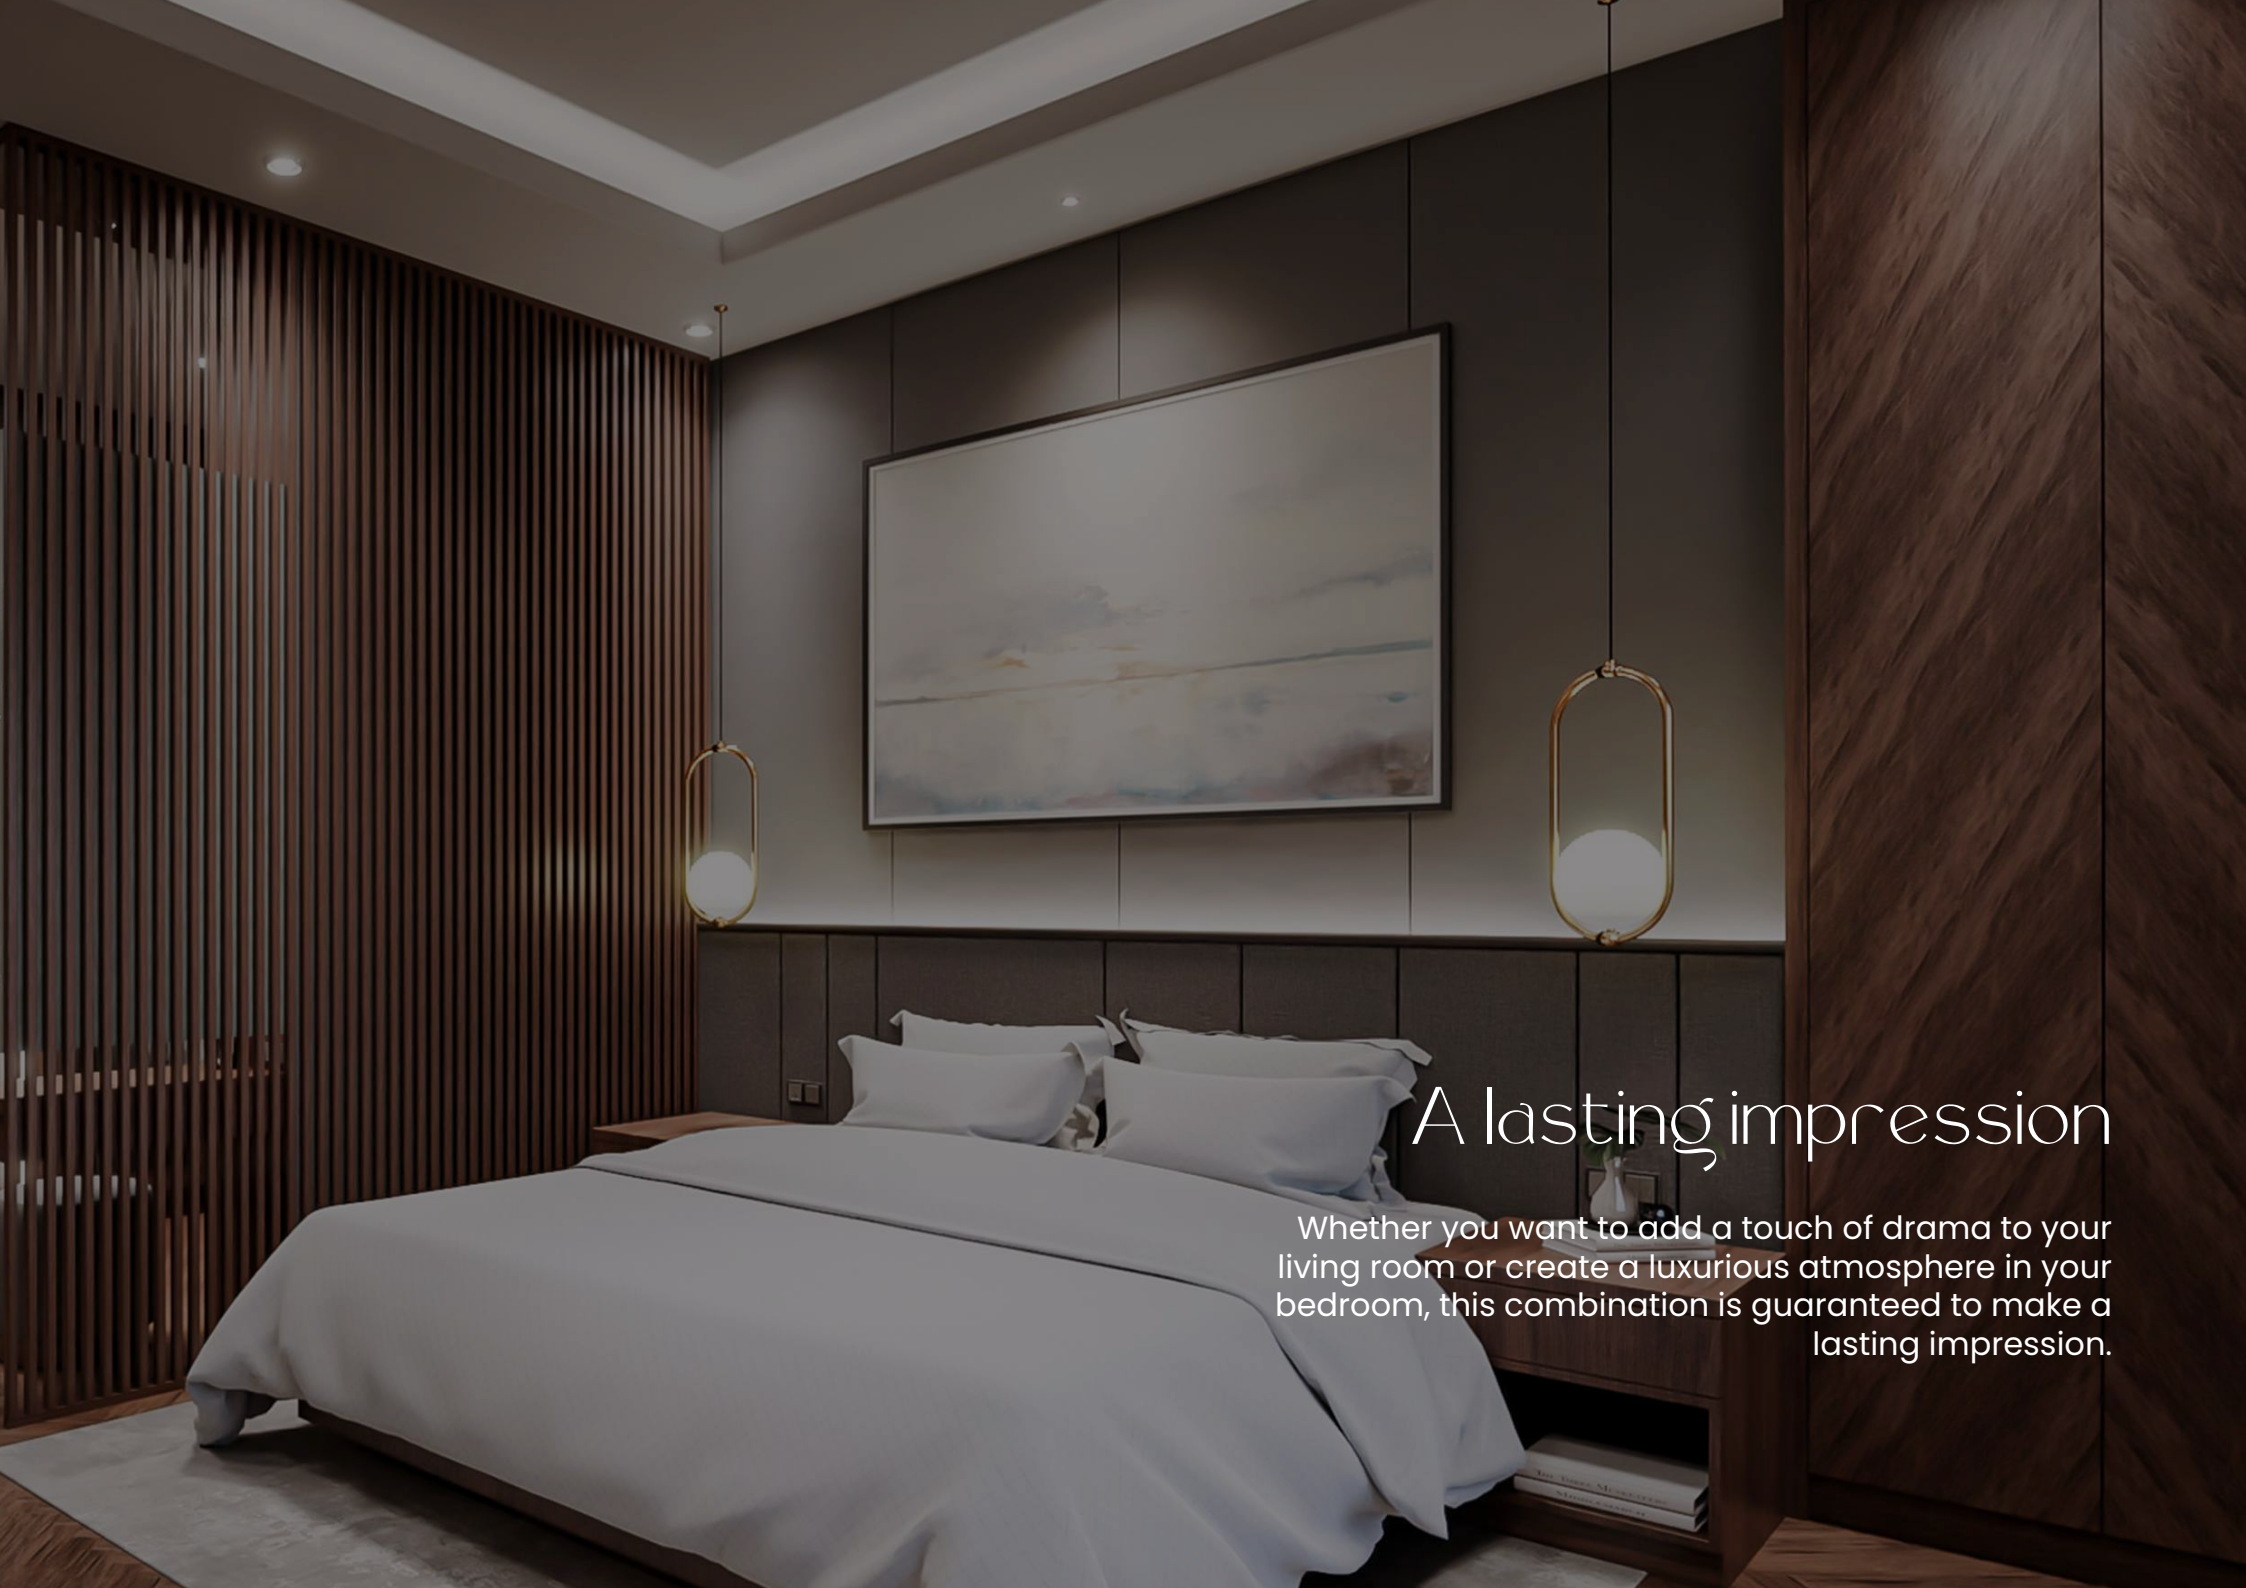

A lasting impression

Whether you want to add a touch of drama to your living room or create a luxurious atmosphere in your bedroom, this combination is guaranteed to make a lasting impression.